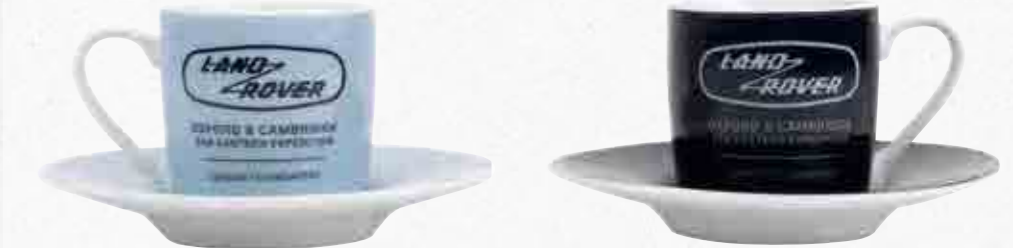

HERITAGE ESPRESSO, SET OF 4

A gorgeous set of 4 bone china espresso mugs and saucers in navy and light blue, sporting the Land Rover Series One schematics.

RRP: **$130.63**